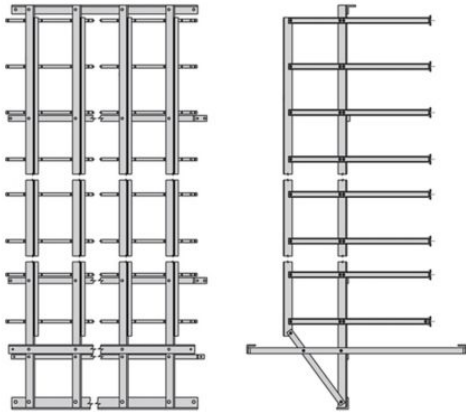

Eaton SB60312001TG

Catalog Number: SB60312001TG

Eaton B-Line series double sided 24 inch shelf width distribution frame, 120" height, 37.62" length, 24" width, 1 vertical with 13 shelves, ASTM A36 steel, Telco gray powder coat, Universal distribution frame double sided

General specifications

Product Name	Catalog Number
Eaton B-Line series double sided 24 inch shelf width distribution frame	SB60312001TG

UPC
799038031666

Product Length/Depth
37.62 in

Product Height
120 in

Product Width
24 in

Product Weight
92.412 lb

Certifications
Not Applicable

Product specifications

Type

Universal distribution frame double sided, 1 vertical with 13 shelves

Material

Steel